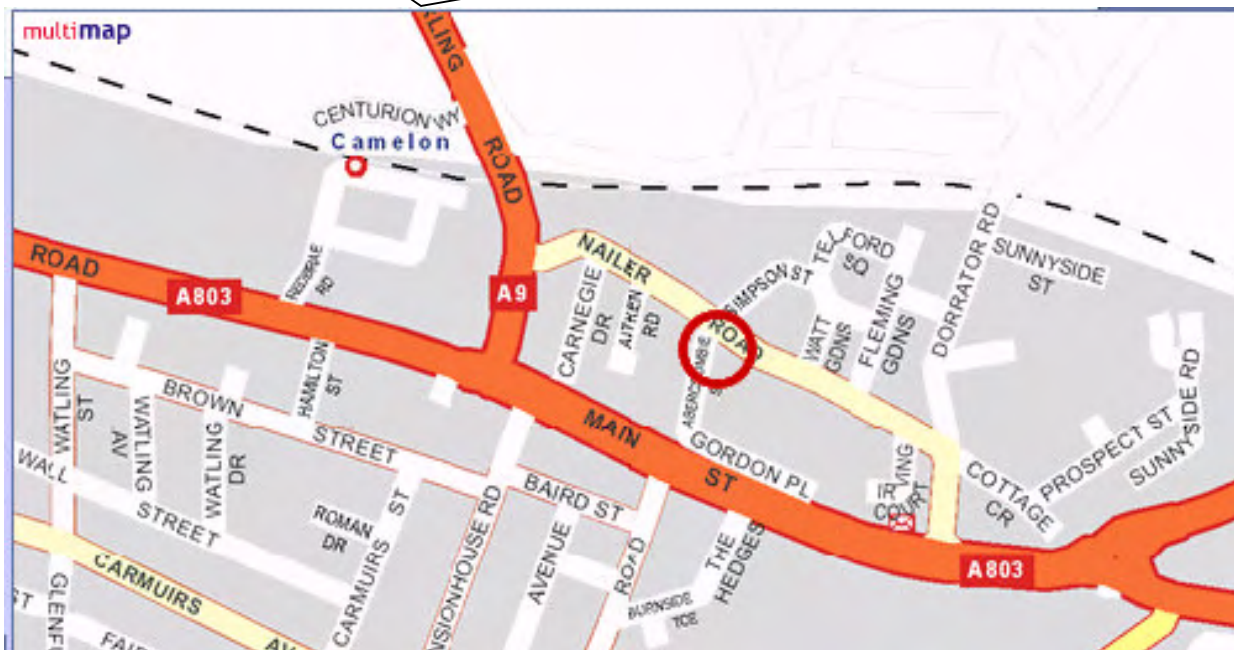

CAMELON EDUCATION CENTRE, FALKIRK COUNCIL EDUCATION SERVICES

Direction from the north via Stirling and the M9. Take exit 9 from the M9. Take second exit from Pirnhall roundabout signposted for A91 (St Andrews). At next roundabout take 3rd exit onto A9 signposted for Falkirk. Follow A9 through Plean, then Torwood. At roundabout just after Glenbervie Golf Club go straight through - signposted for Larbert and Falkirk (still on A9). Follow instructions below “from Larbert roundabout”.

Directions from Glasgow. Follow A80 until it merges with the M9. Take exit marked for M876 for Kincardine Bridge. Exit M876 at junction 2. At roundabout take 4th exit signposted for Larbert and Falkirk. Follow instruction below “from Larbert Roundabout”.

From Larbert Roundabout: Go straight through next mini-roundabout. Pass under a railway viaduct. You will now pass a bus station on your right and Falkirk golf course on either side. Pass under a railway bridge and take first left into Nailer Road (small signpost for the Crematorium). Follow through housing past two small roads on the right and Camelon Education Centre is on the right. Parking is both at the front and back of the building.